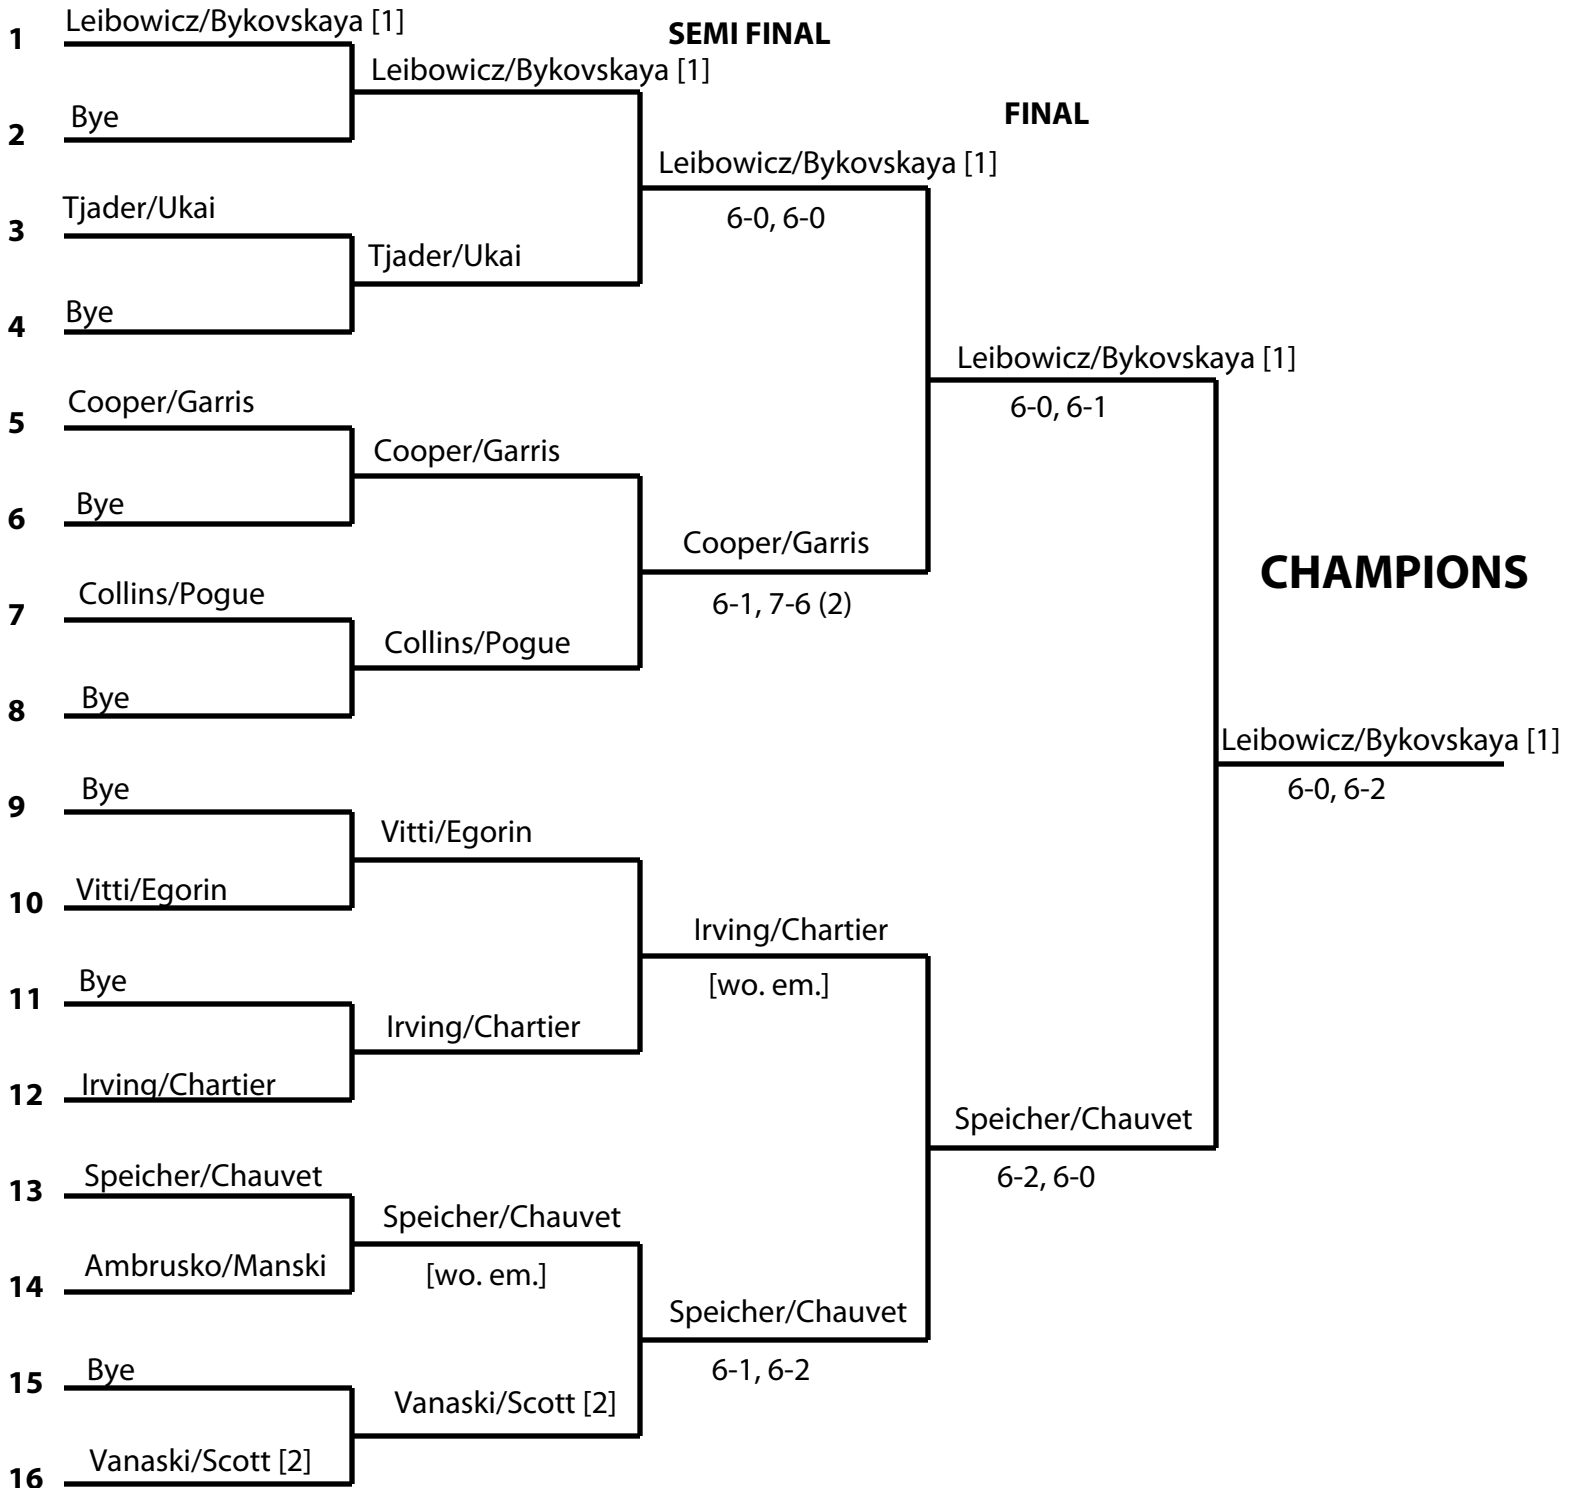

Frick Park Clay Court Tennis Club

www.clayfricktennis.org

redclayfrick@gmail.com

Paul G. Sullivan Clay Court Tennis Championships

14 - 25 July 2010

Event: Women's Open Doubles

ROUND 1

QUARTER FINAL

SEMI FINAL

FINAL

CHAMPIONS

AN EVENT CO-PRESENTED BY PITTSBURGH CITIPARKS AND THE
FRICK PARK CLAY COURT TENNIS CLUB
THANKS AND WELCOME!